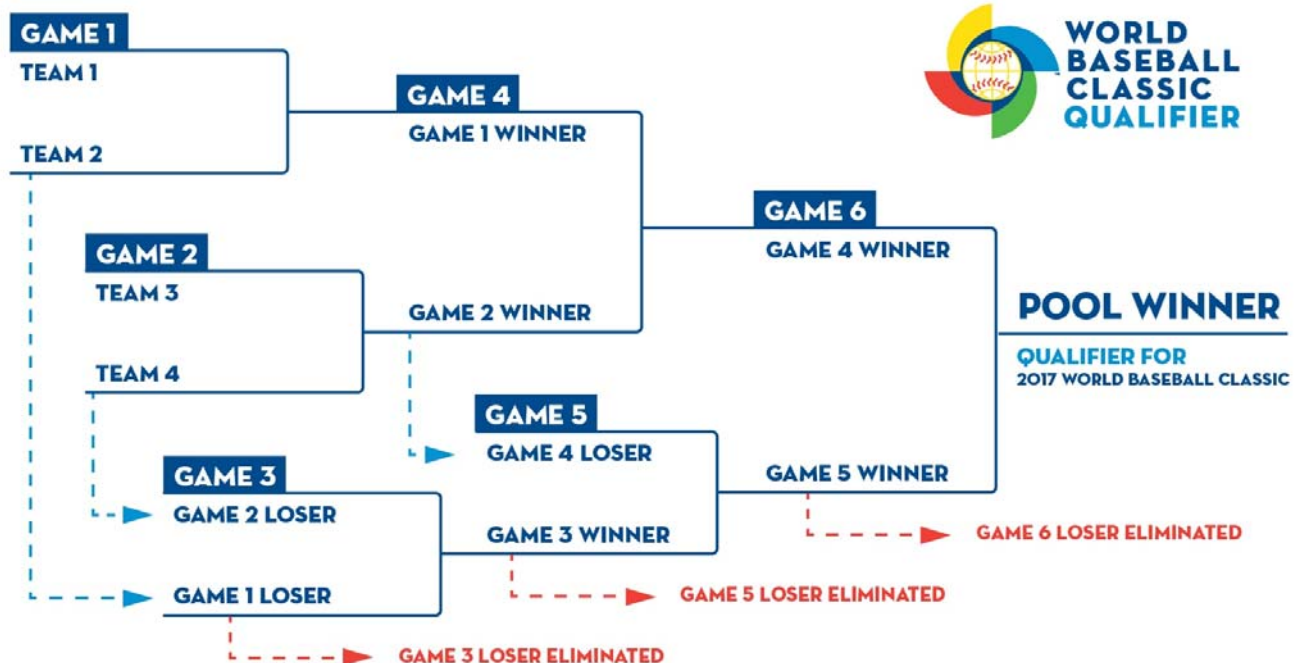

The World Baseball Classic is the premier international baseball tournament, sanctioned by the World Baseball Softball Confederation (WBSC), as the sport's official National Team World Championship, and features the best players in the world competing for their home countries and territories. More than 2.4 million fans from all over the world have attended the tournament games, held in March 2006, March 2009 and March 2013. Team Dominican Republic is the reigning World Baseball Classic Champion after going undefeated during its 2013 championship run. The upcoming World Baseball Classic will be played in March 2017 and will again feature the greatest baseball-playing nations in the world. The tournament will be held every four years thereafter.

ABOUT THE WORLD BASEBALL SOFTBALL CONFEDERATION

The World Baseball Softball Confederation (WBSC) is the global governing body for the sports of baseball and softball resulting from the merger of the International Baseball Federation and International Softball Federation in 2013. WBSC governs all international competitions, including Premier12, World Baseball Classic and the Baseball World Cups, which involve any of the National Teams of its 208 National Federation members in 141 countries and territories worldwide. For more information, visit www.wbsc.co

World Baseball Classic Qualifier Modified Double-Elimination Format