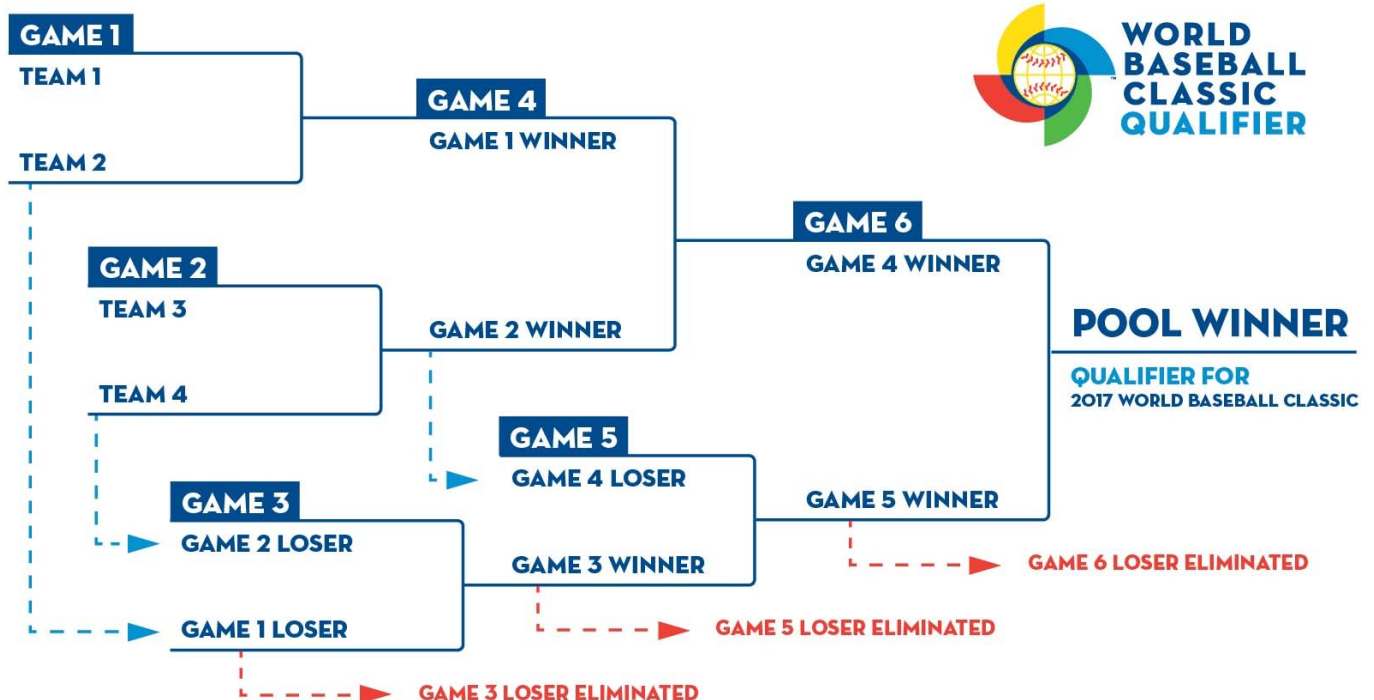

ABOUT THE WORLD BASEBALL SOFTBALL CONFEDERATION

The World Baseball Softball Confederation (WBSC) is the global governing body for the sports of baseball and softball resulting from the merger of the International Baseball Federation and International Softball Federation in 2013. WBSC governs all international competitions, including Premier12, World Baseball Classic and the Baseball World Cups, which involve any of the National Teams of its 208 National Federation members in 141 countries and territories worldwide. For more information, visit www.wbsc.co

###

Contact: John Blundell, Major League Baseball, (212) 931-7878, twitter.com/mlb_pr;
Greg Bouris, Major League Baseball Players Association, (212) 826-0808;
Oscar Lopez, WBSC, +41213188244, [@wbsc](https://twitter.com/wbsc)

**World Baseball Classic Qualifier
Modified Double-Elimination Format**